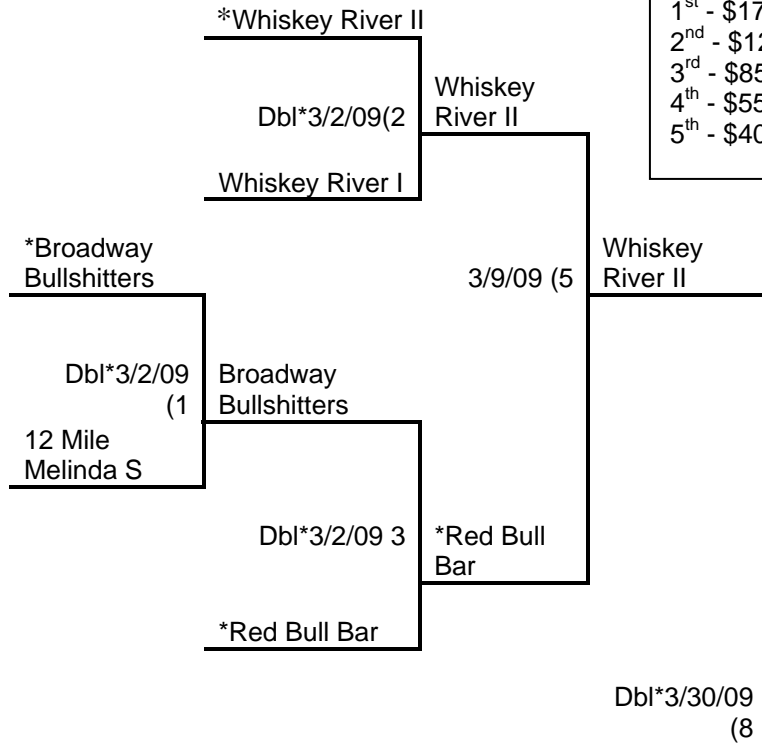

Winners' Bracket