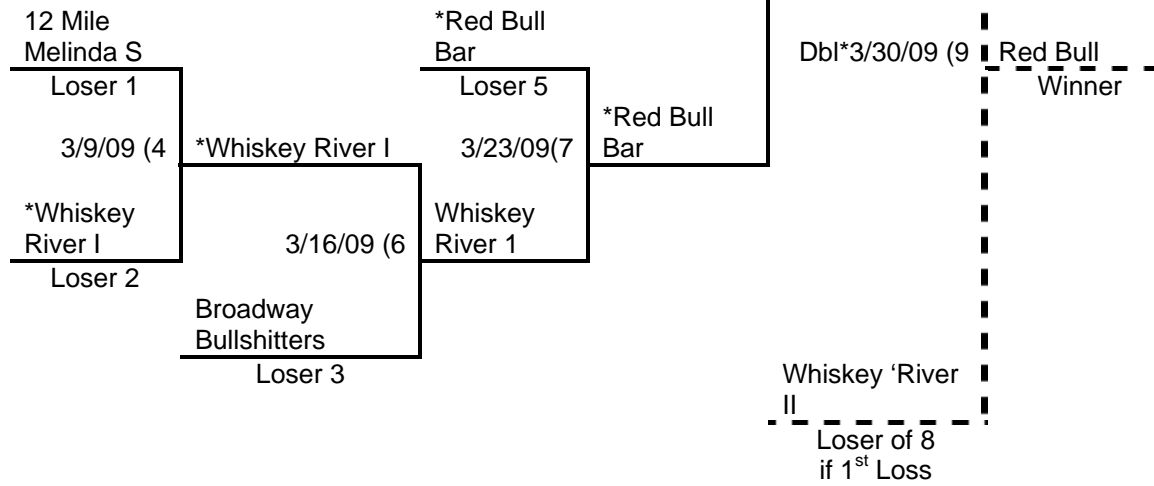

Losers' Bracket