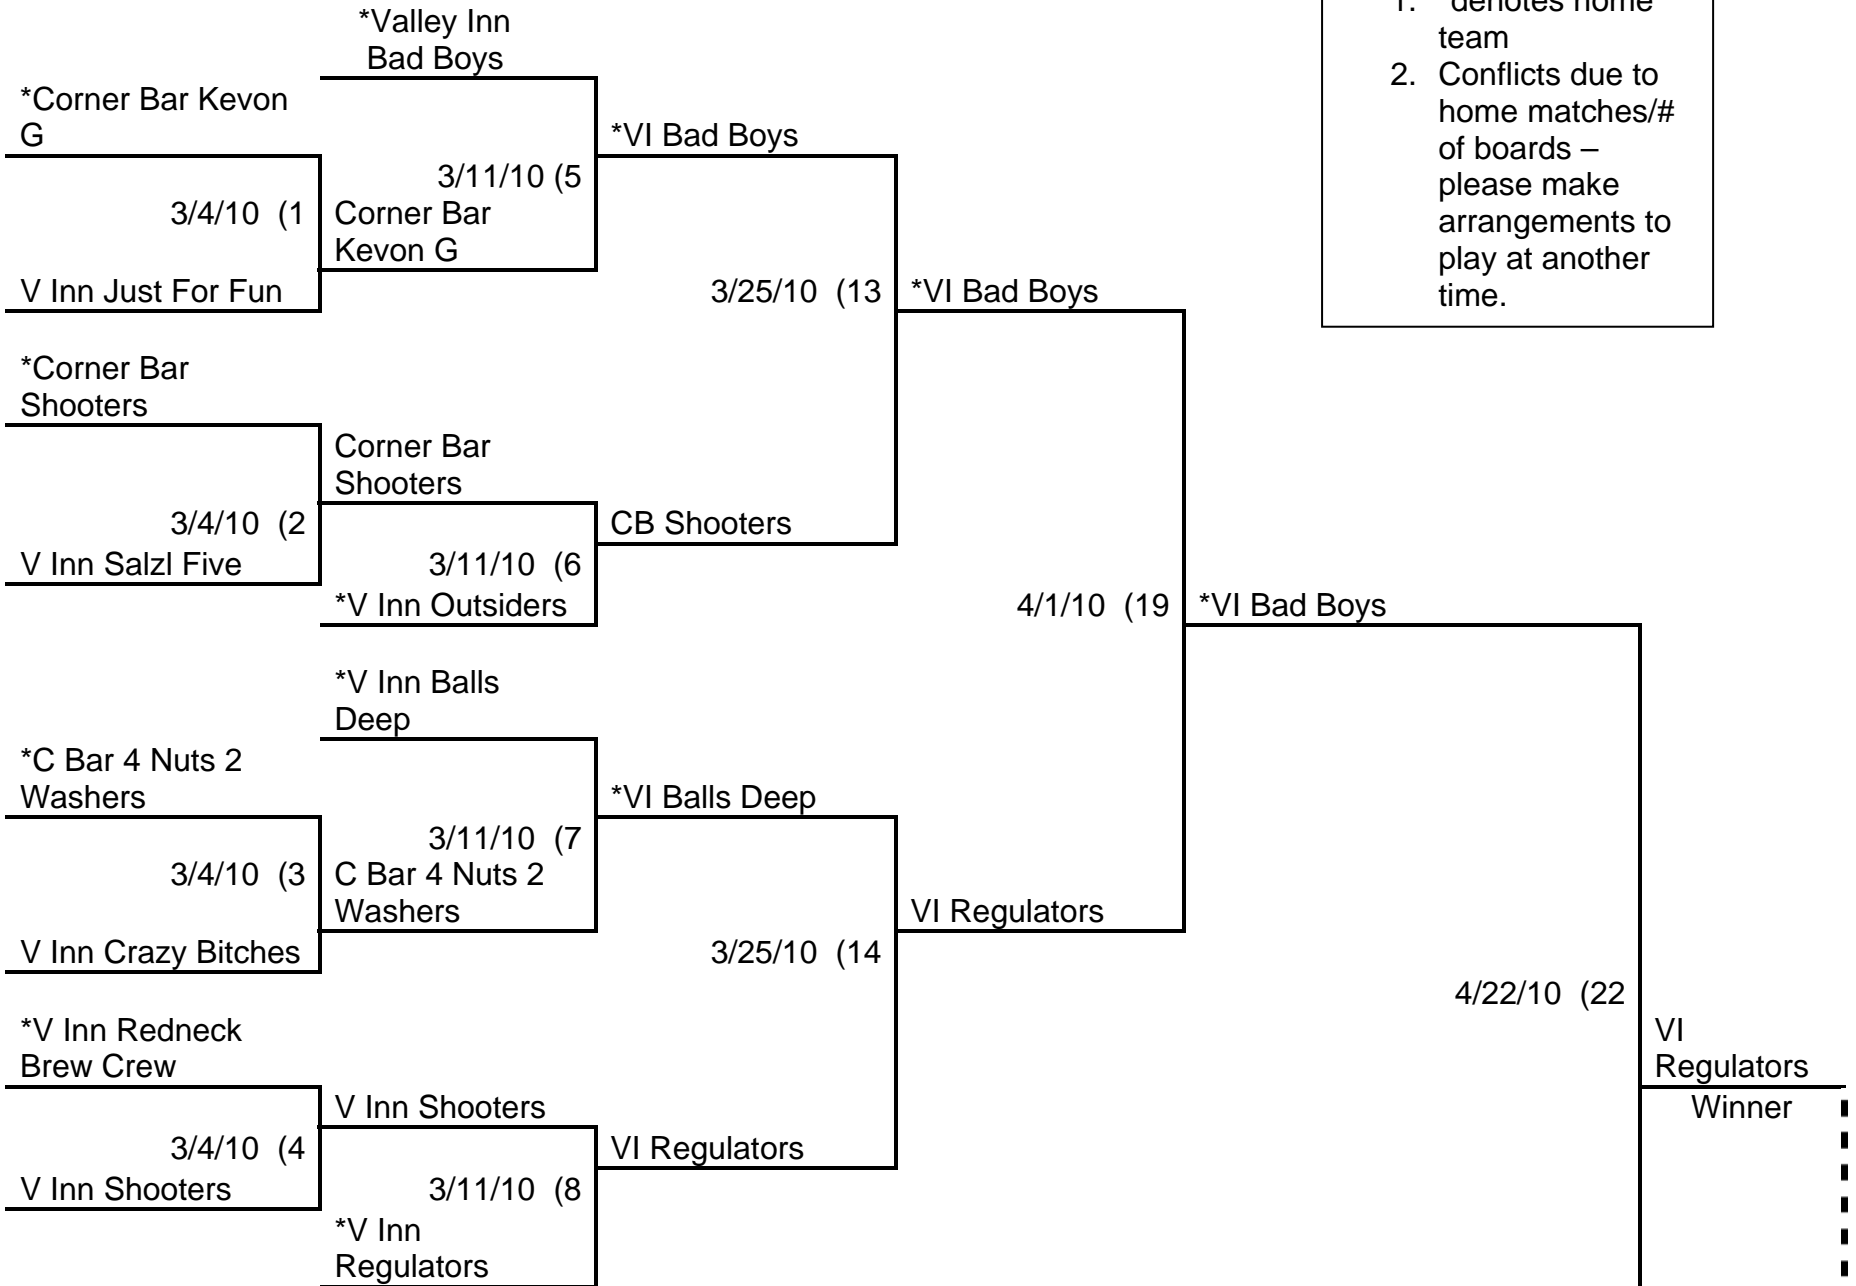

Winners' Bracket

1. *denotes home team
 2. Conflicts due to home matches/# of boards – please make arrangements to play at another time.

Losers' Bracket

Midwest Coin Concepts
 224 33rd Ave S
 Waite Park, MN 56387
 (320) 258-5958

Location Stats Report for 918 - Eden Valley 301 CR Combo

Report Date: 03/03/2010

League Message

Please see your playoff bracket. The first week there is a conflict due to 3 matches needing to be played at the Corner Bar and they only have two boards. You have the freedom to choose to play at another time. First round matches have been put into the schedule and second round opponents have also been put in. If you have any questions please call the league office.