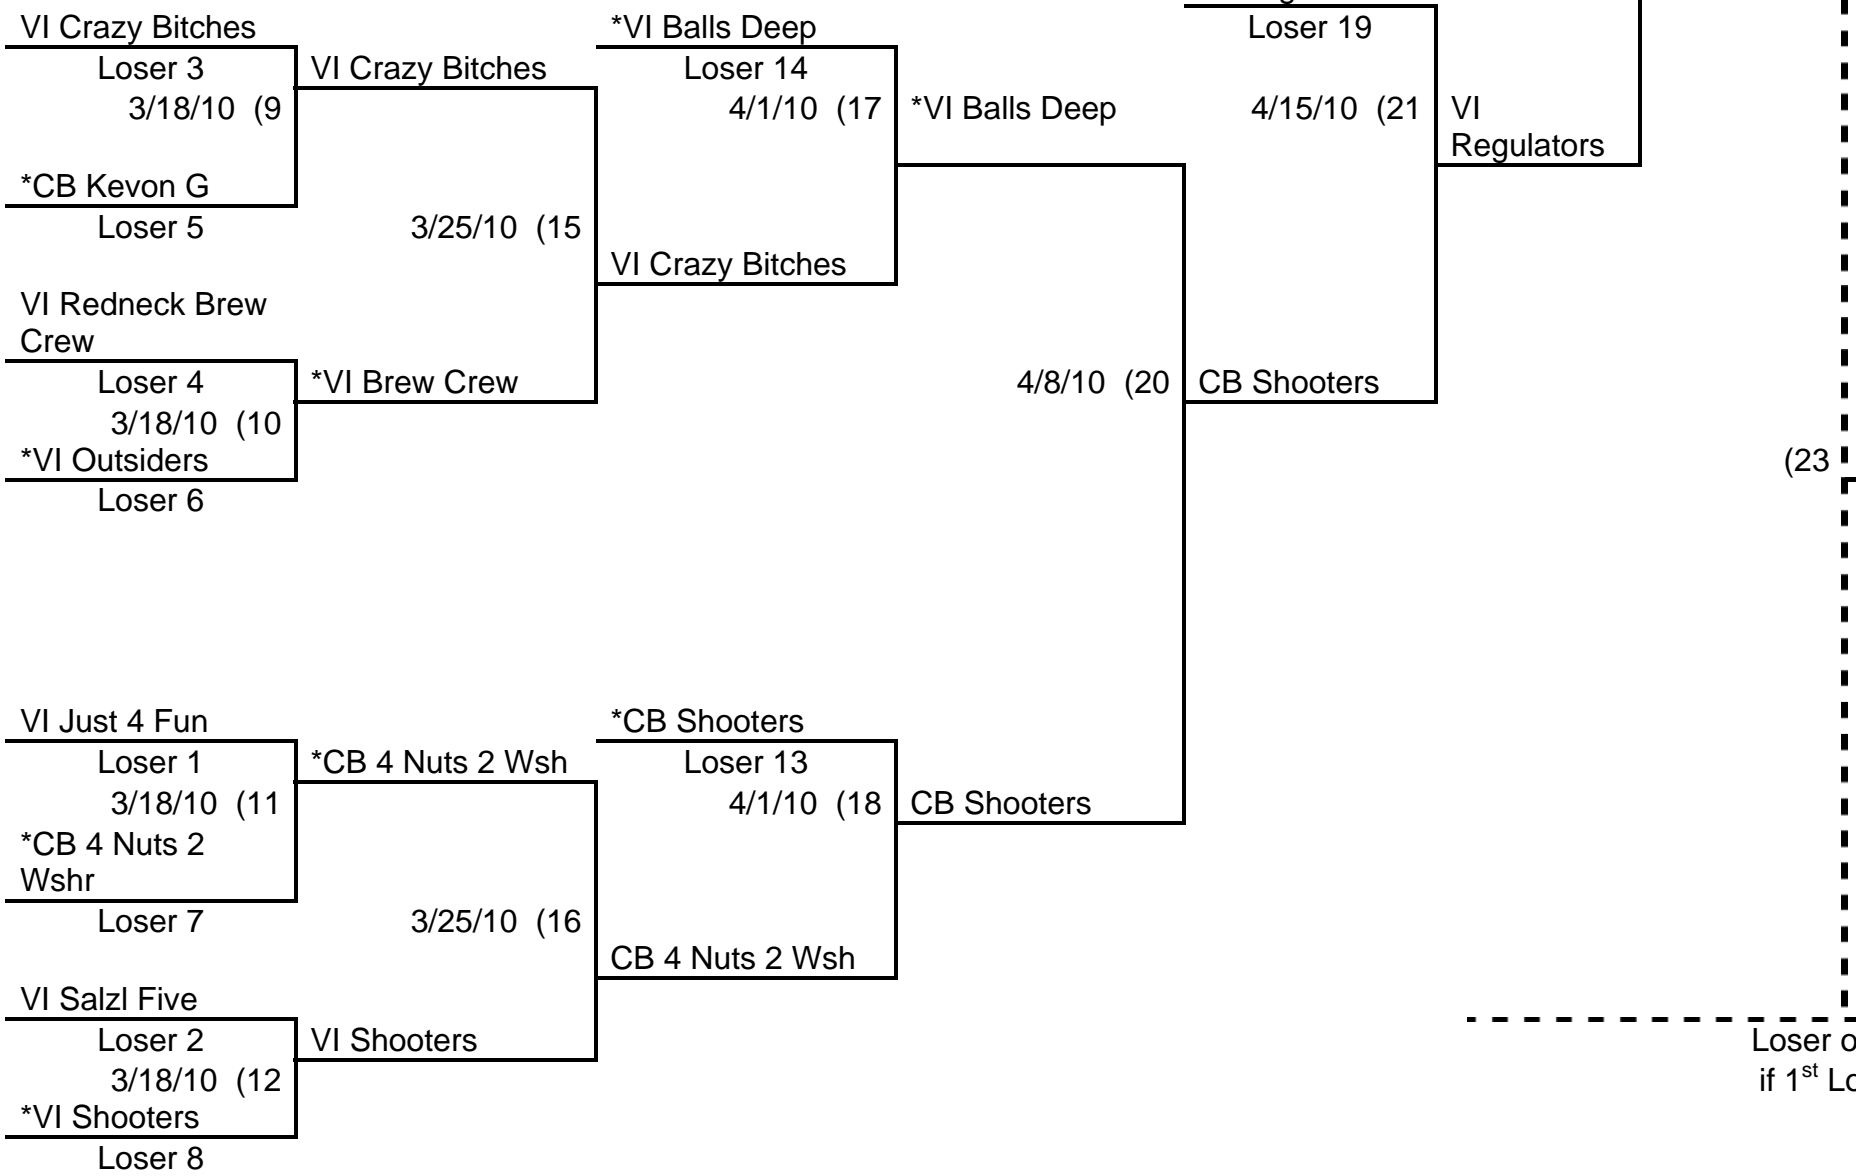

Winners' Bracket

1. *denotes home team
 2. Conflicts due to home matches/# of boards – please make arrangements to play at another time.

Losers' Bracket

Midwest Coin Concepts
 224 33rd Ave S
 Waite Park, MN 56387
 (320) 258-5958

Location Stats Report for 918 - Eden Valley 301 CR Combo

Report Date: 03/03/2010

League Message

Please see your playoff bracket. The first week there is a conflict due to 3 matches needing to be played at the Corner Bar and they only have two boards. You have the freedom to choose to play at another time. First round matches have been put into the schedule and second round opponents have also been put in. If you have any questions please call the league office.